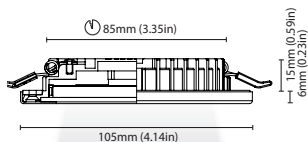

ocean . 105

CODE	3479-A105-K8W 3479-C105-K8W
FIXTURE	FIXED DOWNLIGHT
ADJUSTABILITY	NO
LIGHT SOURCE	POWER LED
POWER	1 x MAX 8W
SUPPLY	18-32 Vdc - DRIVER ON BOARD
PROTECTION	FUSE - POLARITY REVERSE SPIKE FILTER
DIMMABLE	YES
BEAM	WIDE
SCREEN	OPAL
LED COLOUR	3000K CRI >80 LMN 242lm 1mt 82lx 2mt 21lx 3mt 9lx
IP RATE	IP66
WEIGHT	
MATERIALS	BODY: STAINLESS STEEL AISI 316 HEATSINK: SPECIAL COMPOUND
MOUNTING SYSTEM	(A) STAINLESS STEEL SPRINGS (C) SCREWS
OPTIONAL	
LED COLOUR	2700K - 4000K - RED
IP RATE	

* On request, frame 9000/RING-130.

FINISHES	FE	20	4	34