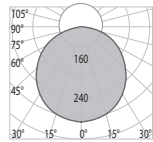

ocean . 105

CODE	3479-A105-K8W 3479-C105-K8W
FIXTURE	FIXED DOWNLIGHT
ADJUSTABILITY	NO
LIGHT SOURCE	POWER LED
POWER	1 x MAX 8W
SUPPLY	18-32 Vdc - DRIVER ON BOARD
PROTECTION	FUSE - POLARITY REVERSE SPIKE FILTER
DIMMABLE	YES
BEAM	WIDE
SCREEN	OPAL
LED COLOUR	3000K CRI >80 LMN 242lm 1mt 82lx 2mt 21lx 3mt 9lx
IP RATE	IP66
WEIGHT	
MATERIALS	BODY: STAINLESS STEEL AISI 316 HEATSINK: SPECIAL COMPOUND
MOUNTING SYSTEM	(A) STAINLESS STEEL SPRINGS (C) SCREWS
OPTIONAL	
LED COLOUR	2700K - 4000K - RED
IP RATE	