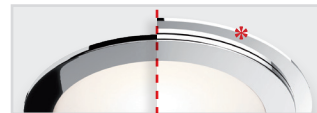

ocean . 105

CODE	3479-A105-K8W 3479-C105-K8W
FIXTURE	FIXED DOWNLIGHT
ADJUSTABILITY	NO
LIGHT SOURCE	POWER LED
POWER	1 x MAX 8W
SUPPLY	18-32 Vdc - DRIVER ON BOARD
PROTECTION	FUSE - POLARITY REVERSE SPIKE FILTER
DIMMABLE	YES
BEAM	WIDE
SCREEN	OPAL
LED COLOUR	3000K CRI >80 LMN 242lm 1mt 82lx 2mt 21lx 3mt 9lx
IP RATE	IP66
WEIGHT	
MATERIALS	BODY: STAINLESS STEEL AISI 316 HEATSINK: SPECIAL COMPOUND
MOUNTING SYSTEM	(A) STAINLESS STEEL SPRINGS (C) SCREWS
OPTIONAL	
LED COLOUR	2700K - 4000K - RED
IP RATE	

* On request, frame 9000/RING-130.

FINISHES	FE	20	4	34